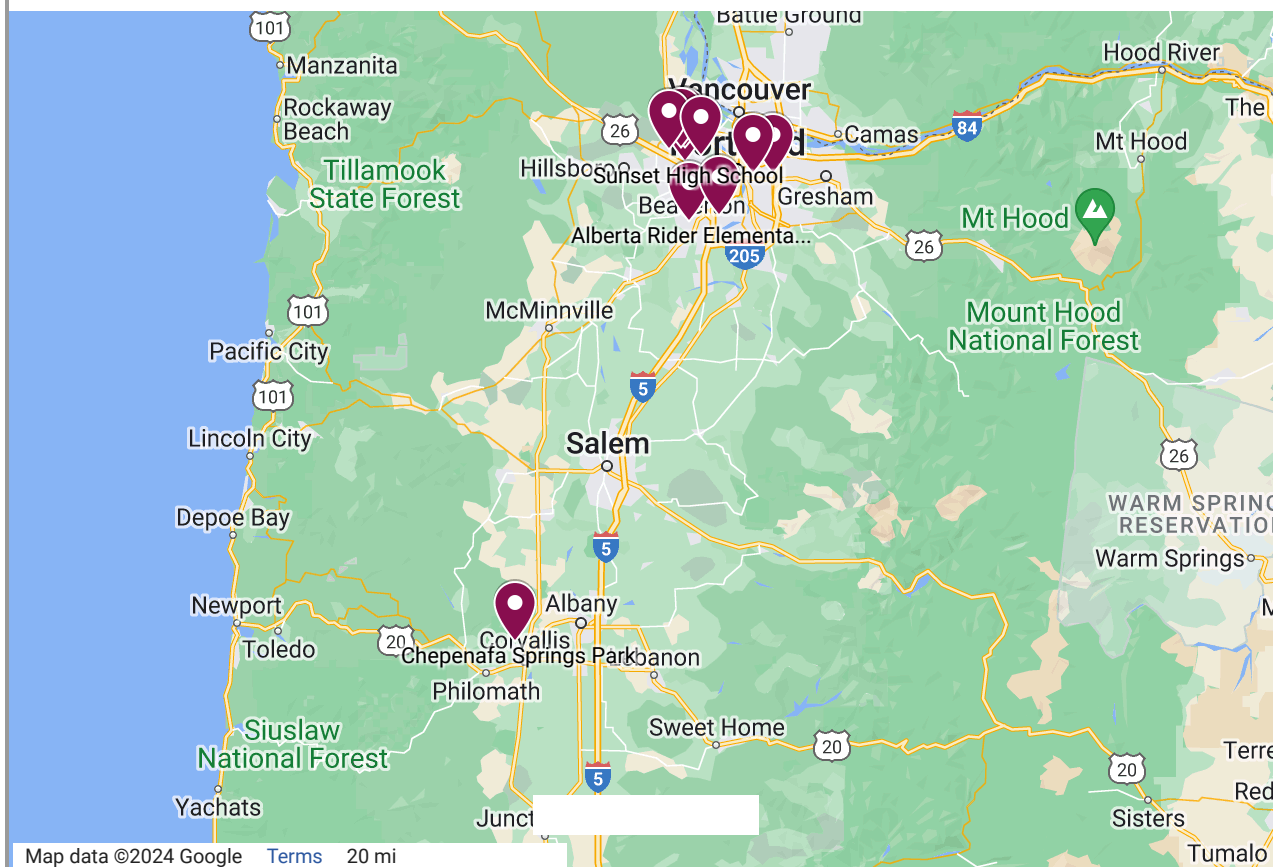

Annual Winter Clothing Drive

1 pm – 4 pm

@multiple drop-off locations

<http://pdxchinese.org/winterdrive>

2024 Community Winter Drive

Date: November 24, 2024 Sunday, 1:00 pm - 4:00 pm

Place: Multiple locations across State of Oregon

Register To join, please [register here](#).

Community Winter Drive Drop Off Locations ☆

OREGON CHILDREN'S COALITION

2024
Winter
DRIVE

NOVEMBER 24, 2024
SUNDAY, 1:00-4:00 PM

- PLEASE BRING NON-PERISHABLE FOODS, ETC CANNED FOODS, DRIED GOODS, AND GRAINS.
- HOUSEHOLD PRODUCTS. (BED LINENS, BLANKETS, PILLOWS, ETC.)
HYGIENE PRODUCTS. (SOUP, LOTION, DEODORANT, ETC.)
- CLOTHING (SOCKS, JACKETS, SHOES, HANDWARMERS, HATS, GLOVES, ETC.)

DROP-OFF LOCATION:
SUNSET HIGH SCHOOL, 13840 NW CORNELL RD, PORTLAND, OR 97229

Sunset High School, Beaverton

OREGON CHILDREN'S COALITION

2024
Winter
DRIVE

November 24, 2024
Sunday, 1:00-4:00 pm

- Please bring non-perishable foods, etc canned foods, dried goods, and grains.
- Household products, (bed linens, blankets, pillows, etc.)
Hygiene products, (soap, lotion, deodorant, etc.)
- Clothing (socks, jackets, shoes, hand warmers, hats, gloves, etc.)

Drop-off location:
15188 NW Central Dr Ste 201 Portland (GoodTime School)

Goodtime Elementary, Bethany

OREGON CHILDREN'S COALITION

WINTER DRIVE

Give some new or gently used clothing as well as food to those in need.