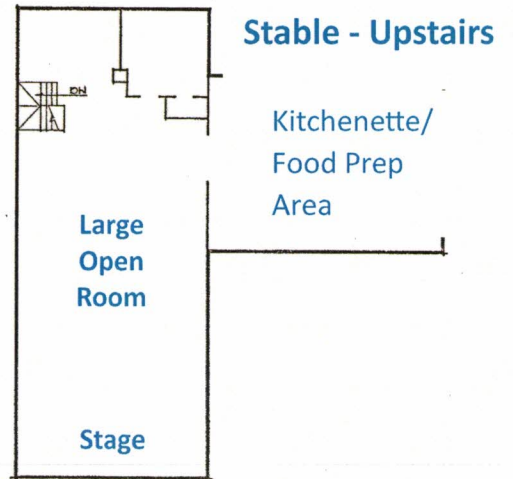

★ Jenkins Main House

★ Jenkins Stables

Parking Lot
(lower – 44 spots)

Parking Lot
(middle – 44 spots + 2 ADA)

Parking Lot (upper – 38 spots + 11 ADA)