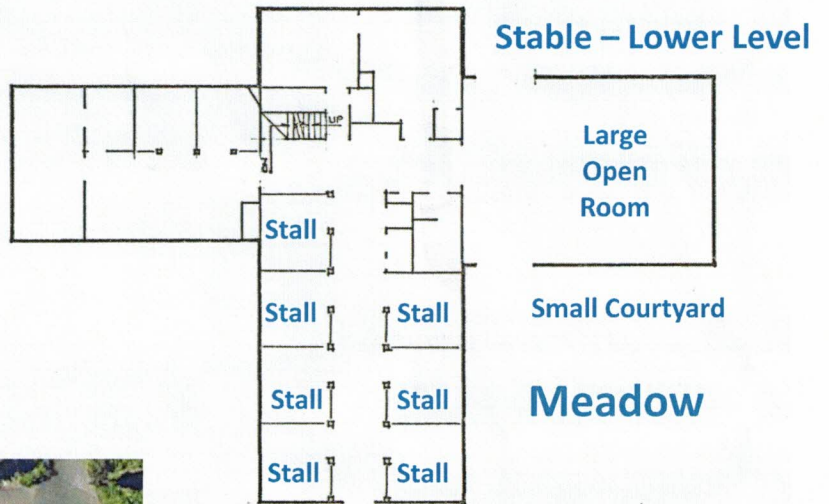

★ Jenkins Main House

★ Jenkins Stables

Parking Lot
(lower – 44 spots)

Parking Lot
(middle – 44 spots + 2 ADA)

Parking Lot (upper – 38 spots + 11 ADA)