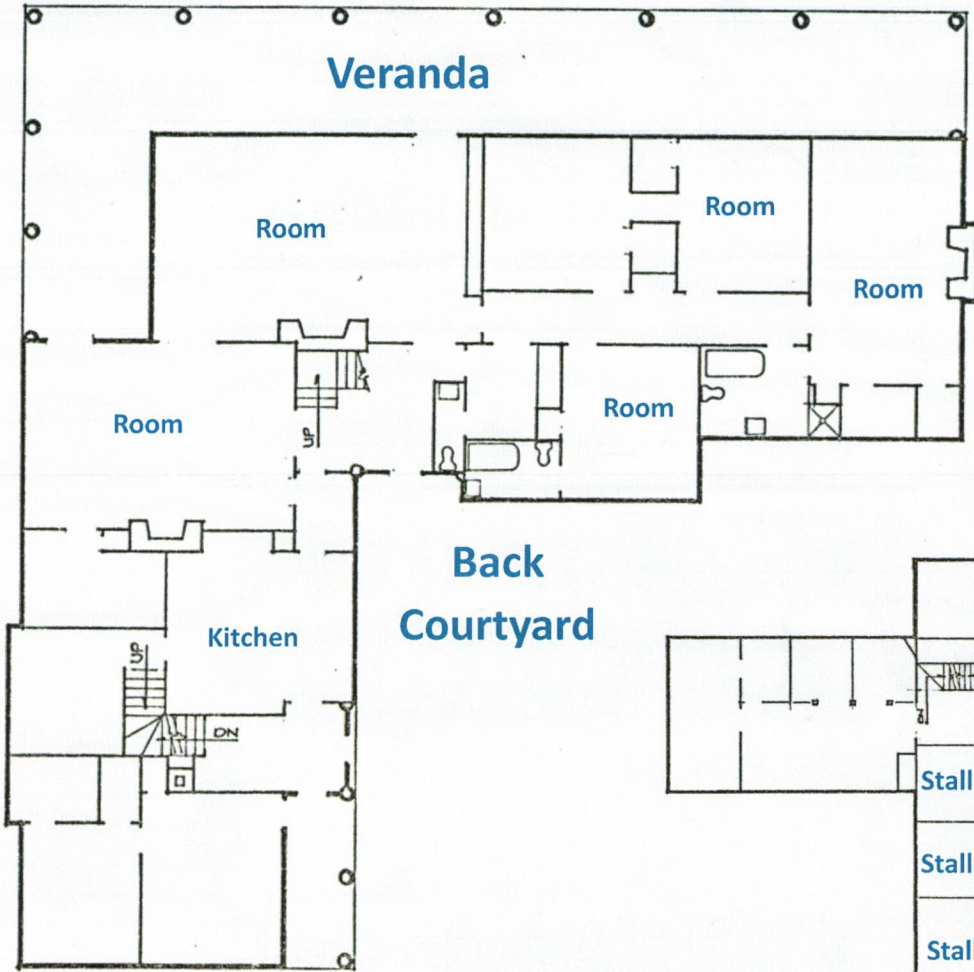

★ Jenkins Main House

★ Jenkins Stables

Parking Lot
(lower – 44 spots)

Parking Lot
(middle – 44 spots + 2 ADA)

Parking Lot (upper – 38 spots + 11 ADA)